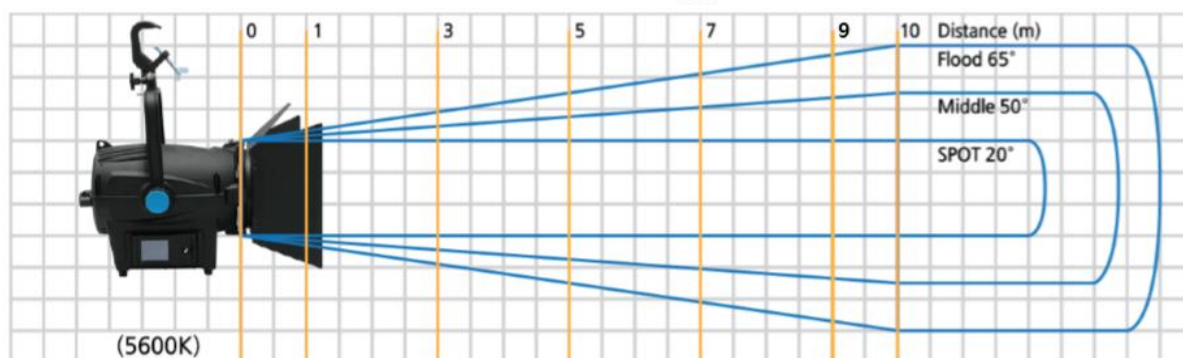

# ALPHA LITE SPOT LIGHT FS SERIES

	0	1	3	5	7	9	10	Distance (m)
(5600K)								
FS1000 (50°)			844	331	178	110		Illuminance(lux)
FS1500 (50°)			1395	552	297	185		
FS2000 (50°)			1983	773	408	250		
FS3000 (50°)			2947	1163	615	391		
FS5000 (50°)			4130	1620	850	535		

	FS1000	FS1500	FS2000	FS3000	FS5000
Optical System	Focusable Fresnel Lens				
Lens Diameter	170mm / 7"	200mm / 8"		250mm / 10"	
Beam Angle	15° ~ 55° (Half Peak Angle)				
Weight (kg/lbs)	8.5 / 18.7	10 / 22		14 / 30.9	
Handling	Adjusting Sliding Stirrup, High Strength Tilt Lock				
Mounting	16mm / 28mm				
Tilt Angle	±270°				
Power Supply Range	AC 100-240V, 50/60Hz				
Power Consumption	180W	250W	350W	500W	650W
LED Chip	300W CSP LED	300W CSP LED	400W CSP LED	600W CSP LED	800W CSP LED
White Light (CCT)	Full 2,900~6,000K (VCT)				
CRI	95~98				
Dimming	0~100% 16-bit				
Control	5-PIN DMX In and Out, Smart Touch LCD Controller, RDM, (Option) Wireless DMX512, Wireless RDM				
Remote Device Management	Supported				
Ambient Temperature Operation	-20~45°C				
IP Rating	IP20				
Estimated LED Lifetime	Over 50,000 hours				

## Dimensions (FS1000)

## Dimensions (FS300 / FS5000)