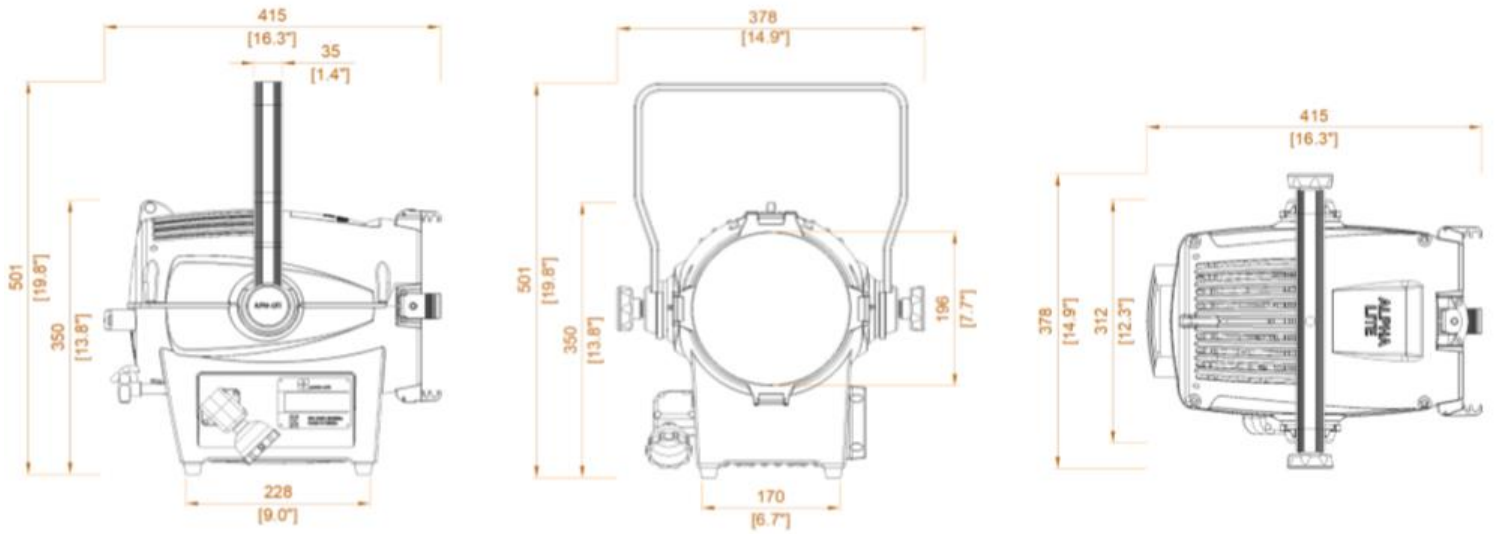

# ALPHA LITE SPOT LIGHT FS SERIES

	0	1	3	5	7	9	10	Distance (m)
(5600K)								
FS1000 (50°)			844	331	178	110		Illuminance(lux)
FS1500 (50°)			1395	552	297	185		
FS2000 (50°)			1983	773	408	250		
FS3000 (50°)			2947	1163	615	391		
FS5000 (50°)			4130	1620	850	535		

	FS1000	FS1500	FS2000	FS3000	FS5000
Optical System	Focusable Fresnel Lens				
Lens Diameter	170mm / 7"	200mm / 8"		250mm / 10"	
Beam Angle	15° ~ 55° (Half Peak Angle)				
Weight (kg/lbs)	8.5 / 18.7	10 / 22		14 / 30.9	
Handling	Adjusting Sliding Stirrup, High Strength Tilt Lock				
Mounting	16mm / 28mm				
Tilt Angle	±270°				
Power Supply Range	AC 100-240V, 50/60Hz				
Power Consumption	180W	250W	350W	500W	650W
LED Chip	300W CSP LED	300W CSP LED	400W CSP LED	600W CSP LED	800W CSP LED
White Light (CCT)	Full 2,900~6,000K (VCT)				
CRI	95~98				
Dimming	0~100% 16-bit				
Control	5-PIN DMX In and Out, Smart Touch LCD Controller, RDM, (Option) Wireless DMX512, Wireless RDM				
Remote Device Management	Supported				
Ambient Temperature Operation	-20~45°C				
IP Rating	IP20				
Estimated LED Lifetime	Over 50,000 hours				

## Dimensions (FS1000)

## Dimensions (FS300 / FS5000)