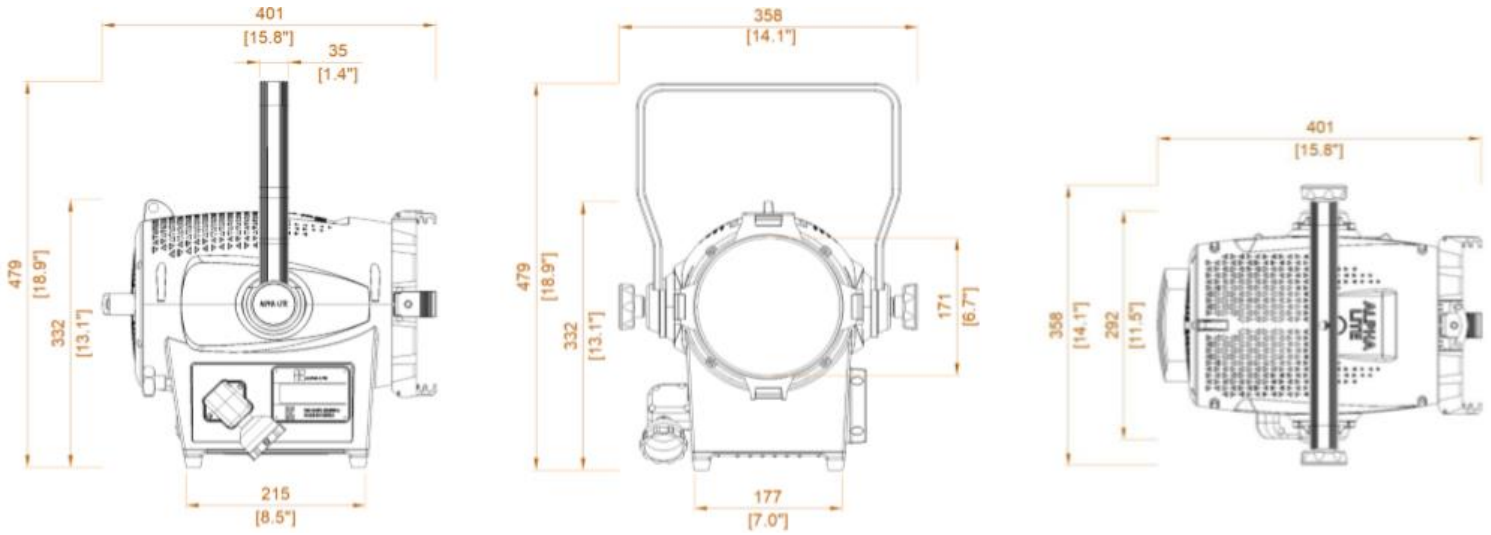

# ALPHA LITE SPOT LIGHT FS SERIES

	0	1	3	5	7	9	10	Distance (m)
(5600K)								
FS1000 (50°)			844	331	178	110		Illuminance(lux)
FS1500 (50°)			1395	552	297	185		
FS2000 (50°)			1983	773	408	250		
FS3000 (50°)			2947	1163	615	391		
FS5000 (50°)			4130	1620	850	535		

	FS1000	FS1500	FS2000	FS3000	FS5000
Optical System	Focusable Fresnel Lens				
Lens Diameter	170mm / 7"	200mm / 8"		250mm / 10"	
Beam Angle	15° ~ 55° (Half Peak Angle)				
Weight (kg/lbs)	8.5 / 18.7	10 / 22		14 / 30.9	
Handling	Adjusting Sliding Stirrup, High Strength Tilt Lock				
Mounting	16mm / 28mm				
Tilt Angle	±270°				
Power Supply Range	AC 100-240V, 50/60Hz				
Power Consumption	180W	250W	350W	500W	650W
LED Chip	300W CSP LED	300W CSP LED	400W CSP LED	600W CSP LED	800W CSP LED
White Light (CCT)	Full 2,900~6,000K (VCT)				
CRI	95~98				
Dimming	0~100% 16-bit				
Control	5-PIN DMX In and Out, Smart Touch LCD Controller, RDM, (Option) Wireless DMX512, Wireless RDM				
Remote Device Management	Supported				
Ambient Temperature Operation	-20~45°C				
IP Rating	IP20				
Estimated LED Lifetime	Over 50,000 hours				

## Dimensions (FS1000)

## Dimensions (FS300 / FS5000)