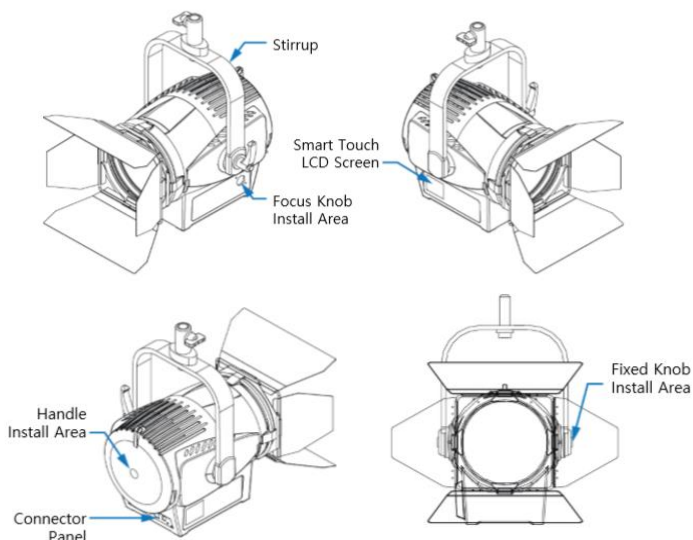

# ALPHA LITE SPOT LIGHT FS SERIES

	0	1	3	5	7	9	10	Distance (m)
(5600K)								
FS1000 (50°)			844	331	178	110		Illuminance(lux)
FS1500 (50°)			1395	552	297	185		
FS2000 (50°)			1983	773	408	250		
FS3000 (50°)			2947	1163	615	391		
FS5000 (50°)			4130	1620	850	535		

	FS1000	FS1500	FS2000	FS3000	FS5000
Optical System	Focusable Fresnel Lens				
Lens Diameter	170mm / 7"	200mm / 8"		250mm / 10"	
Beam Angle	15° ~ 55° (Half Peak Angle)				
Weight (kg/lbs)	8.5 / 18.7	10 / 22		14 / 30.9	
Handling	Adjusting Sliding Stirrup, High Strength Tilt Lock				
Mounting	16mm / 28mm				
Tilt Angle	±270°				
Power Supply Range	AC 100-240V, 50/60Hz				
Power Consumption	180W	250W	350W	500W	650W
LED Chip	300W CSP LED	300W CSP LED	400W CSP LED	600W CSP LED	800W CSP LED
White Light (CCT)	Full 2,900~6,000K (VCT)				
CRI	95~98				
Dimming	0~100% 16-bit				
Control	5-PIN DMX In and Out, Smart Touch LCD Controller, RDM, (Option) Wireless DMX512, Wireless RDM				
Remote Device Management	Supported				
Ambient Temperature Operation	-20~45°C				
IP Rating	IP20				
Estimated LED Lifetime	Over 50,000 hours				

## Dimensions (FS1000)

## Dimensions (FS300 / FS5000)